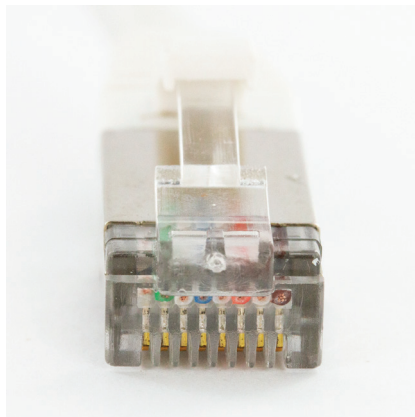

Datasheet

RJ45 Patch Lead

Cat.No: PLC6A Series

Cat. No: PLC6AWE-7.5

Range	PLC6A Series
Description	Cat6 A SFTP 26 AWG Patch Leads
Cable Shield	S / FTP
Type	4 pair cables (Non-plenum cable)
AWG Gauge	26 AWG (Stranded)
Cable Filler	N/A
Cable Sleeve	5.9mm OD
Insulation Resistance	500MΩ
Connector Type	RJ45 8P8C
Communication Network Category	Cat 6A
Assembly Style	Plug to Plug with moulded strain release boot
Plug Housing Material	Polycarbonate
Contact Material	Phosphor bronze with 30 micron-inches gold plating
Contact Resistance	20mΩ
Wiring Scheme	T568A
Ambient Air Temperature for Operation	-10° C to 60° C
Channel Tested	Yes
Compliance	ISO/IEC 11801, ANSI/EIA-568.2-D, REACH 

RJ45 Patch Lead

Cat.No: PLC6A Series

FEATURES AND BENEFITS

- Patch cords for high speed transmission network Cat 6A.
- Straight RJ45-RJ45 plugs.
- The cord is snagless, it has a strain relief boot to protect the connector lock from being snapped off easily.
- Eco-friendly packaging (Bagless).

SELECTION CHART

LENGTH	BEIGE	BLACK	BLUE	ORANGE	WHITE	RED	YELLOW
0.5 metre	PLC6ABE-0.5	PLC6ABL-0.5	PLC6ABU-0.5				
1 metre	PLC6ABE-1	PLC6ABL-1	PLC6ABU-1		PLC6AWE-1		
1.5 metres	PLC6ABE-1.5	PLC6ABL-1.5	PLC6ABU-1.5		PLC6AWE-1.5		
2 metres	PLC6ABE-2	PLC6ABL-2	PLC6ABU-2		PLC6AWE-2		
3 metres	PLC6ABE-3	PLC6ABL-3	PLC6ABU-3		PLC6AWE-3		
5 metres	PLC6ABE-5	PLC6ABL-5	PLC6ABU-5	PLC6AOR-5	PLC6AWE-5	PLC6ARD-5	PLC6AYE-5
7.5 metres	PLC6ABE-7.5	PLC6ABL-7.5	PLC6ABU-7.5		PLC6AWE-7.5		
10 metres	PLC6ABE-10	PLC6ABL-10	PLC6ABU-10		PLC6AWE-10		
20 metres	PLC6ABE-20	PLC6ABL-20	PLC6ABU-20		PLC6AWE-20		