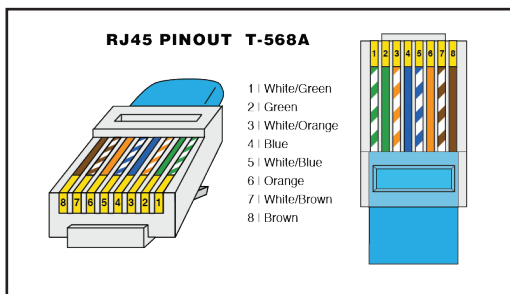

Datasheet

RJ45 Patch Lead

Cat.No: PLC6A Series

Cat. No: PLC6AWE-7.5

Range	PLC6A Series
Description	Cat6 A SFTP 26 AWG Patch Leads
Cable Shield	S / FTP
Type	4 pair cables (Non-plenum cable)
AWG Gauge	26 AWG (Stranded)
Cable Filler	N/A
Cable Sleeve	5.9mm OD
Insulation Resistance	500MΩ
Connector Type	RJ45 8P8C
Communication Network Category	Cat 6A
Assembly Style	Plug to Plug with moulded strain release boot
Plug Housing Material	Polycarbonate
Contact Material	Phosphor bronze with 30 micron-inches gold plating
Contact Resistance	20mΩ
Wiring Scheme	T568A
Ambient Air Temperature for Operation	-10° C to 60° C
Channel Tested	Yes
Compliance	ISO/IEC 11801, ANSI/EIA-568.2-D, REACH 

SELECTION CHART

LENGTH	BEIGE	BLACK	BLUE	ORANGE	WHITE	RED	YELLOW
0.5 metre	PLC6ABE-0.5	PLC6ABL-0.5	PLC6ABU-0.5				
1 metre	PLC6ABE-1	PLC6ABL-1	PLC6ABU-1		PLC6AWE-1		
1.5 metres	PLC6ABE-1.5	PLC6ABL-1.5	PLC6ABU-1.5		PLC6AWE-1.5		
2 metres	PLC6ABE-2	PLC6ABL-2	PLC6ABU-2		PLC6AWE-2		
3 metres	PLC6ABE-3	PLC6ABL-3	PLC6ABU-3		PLC6AWE-3		
5 metres	PLC6ABE-5	PLC6ABL-5	PLC6ABU-5	PLC6AOR-5	PLC6AWE-5	PLC6ARD-5	PLC6AYE-5
7.5 metres	PLC6ABE-7.5	PLC6ABL-7.5	PLC6ABU-7.5		PLC6AWE-7.5		
10 metres	PLC6ABE-10	PLC6ABL-10	PLC6ABU-10		PLC6AWE-10		
20 metres	PLC6ABE-20	PLC6ABL-20	PLC6ABU-20		PLC6AWE-20		