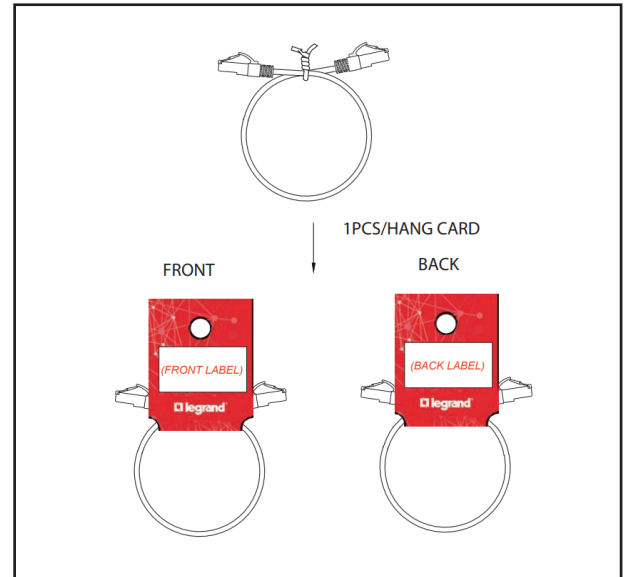

Datasheet

RJ45 Patch Lead

Cat.No: PLC6A Series

Cat. No: PLC6AWE-7.5

Range	PLC6A Series
Description	Cat6 A SFTP 26 AWG Patch Leads
Cable Shield	S / FTP
Type	4 pair cables (Non-plenum cable)
AWG Gauge	26 AWG (Stranded)
Cable Filler	N/A
Cable Sleeve	5.9mm OD
Insulation Resistance	500MΩ
Connector Type	RJ45 8P8C
Communication Network Category	Cat 6A
Assembly Style	Plug to Plug with moulded strain release boot
Plug Housing Material	Polycarbonate
Contact Material	Phosphor bronze with 30 micron-inches gold plating
Contact Resistance	20mΩ
Wiring Scheme	T568A
Ambient Air Temperature for Operation	-10° C to 60° C
Channel Tested	Yes
Compliance	ISO/IEC 11801, ANSI/EIA-568.2-D, REACH 

RJ45 Patch Lead

Cat.No: PLC6A Series

FEATURES AND BENEFITS

- Patch cords for high speed transmission network Cat 6A.
- Straight RJ45-RJ45 plugs.
- The cord is snagless, it has a strain relief boot to protect the connector lock from being snapped off easily.
- Eco-friendly packaging (Bagless).

SELECTION CHART

LENGTH	BEIGE	BLACK	BLUE	ORANGE	WHITE	RED	YELLOW
0.5 metre	PLC6ABE-0.5	PLC6ABL-0.5	PLC6ABU-0.5				
1 metre	PLC6ABE-1	PLC6ABL-1	PLC6ABU-1		PLC6AWE-1		
1.5 metres	PLC6ABE-1.5	PLC6ABL-1.5	PLC6ABU-1.5		PLC6AWE-1.5		
2 metres	PLC6ABE-2	PLC6ABL-2	PLC6ABU-2		PLC6AWE-2		
3 metres	PLC6ABE-3	PLC6ABL-3	PLC6ABU-3		PLC6AWE-3		
5 metres	PLC6ABE-5	PLC6ABL-5	PLC6ABU-5	PLC6AOR-5	PLC6AWE-5	PLC6ARD-5	PLC6AYE-5
7.5 metres	PLC6ABE-7.5	PLC6ABL-7.5	PLC6ABU-7.5		PLC6AWE-7.5		
10 metres	PLC6ABE-10	PLC6ABL-10	PLC6ABU-10		PLC6AWE-10		
20 metres	PLC6ABE-20	PLC6ABL-20	PLC6ABU-20		PLC6AWE-20		